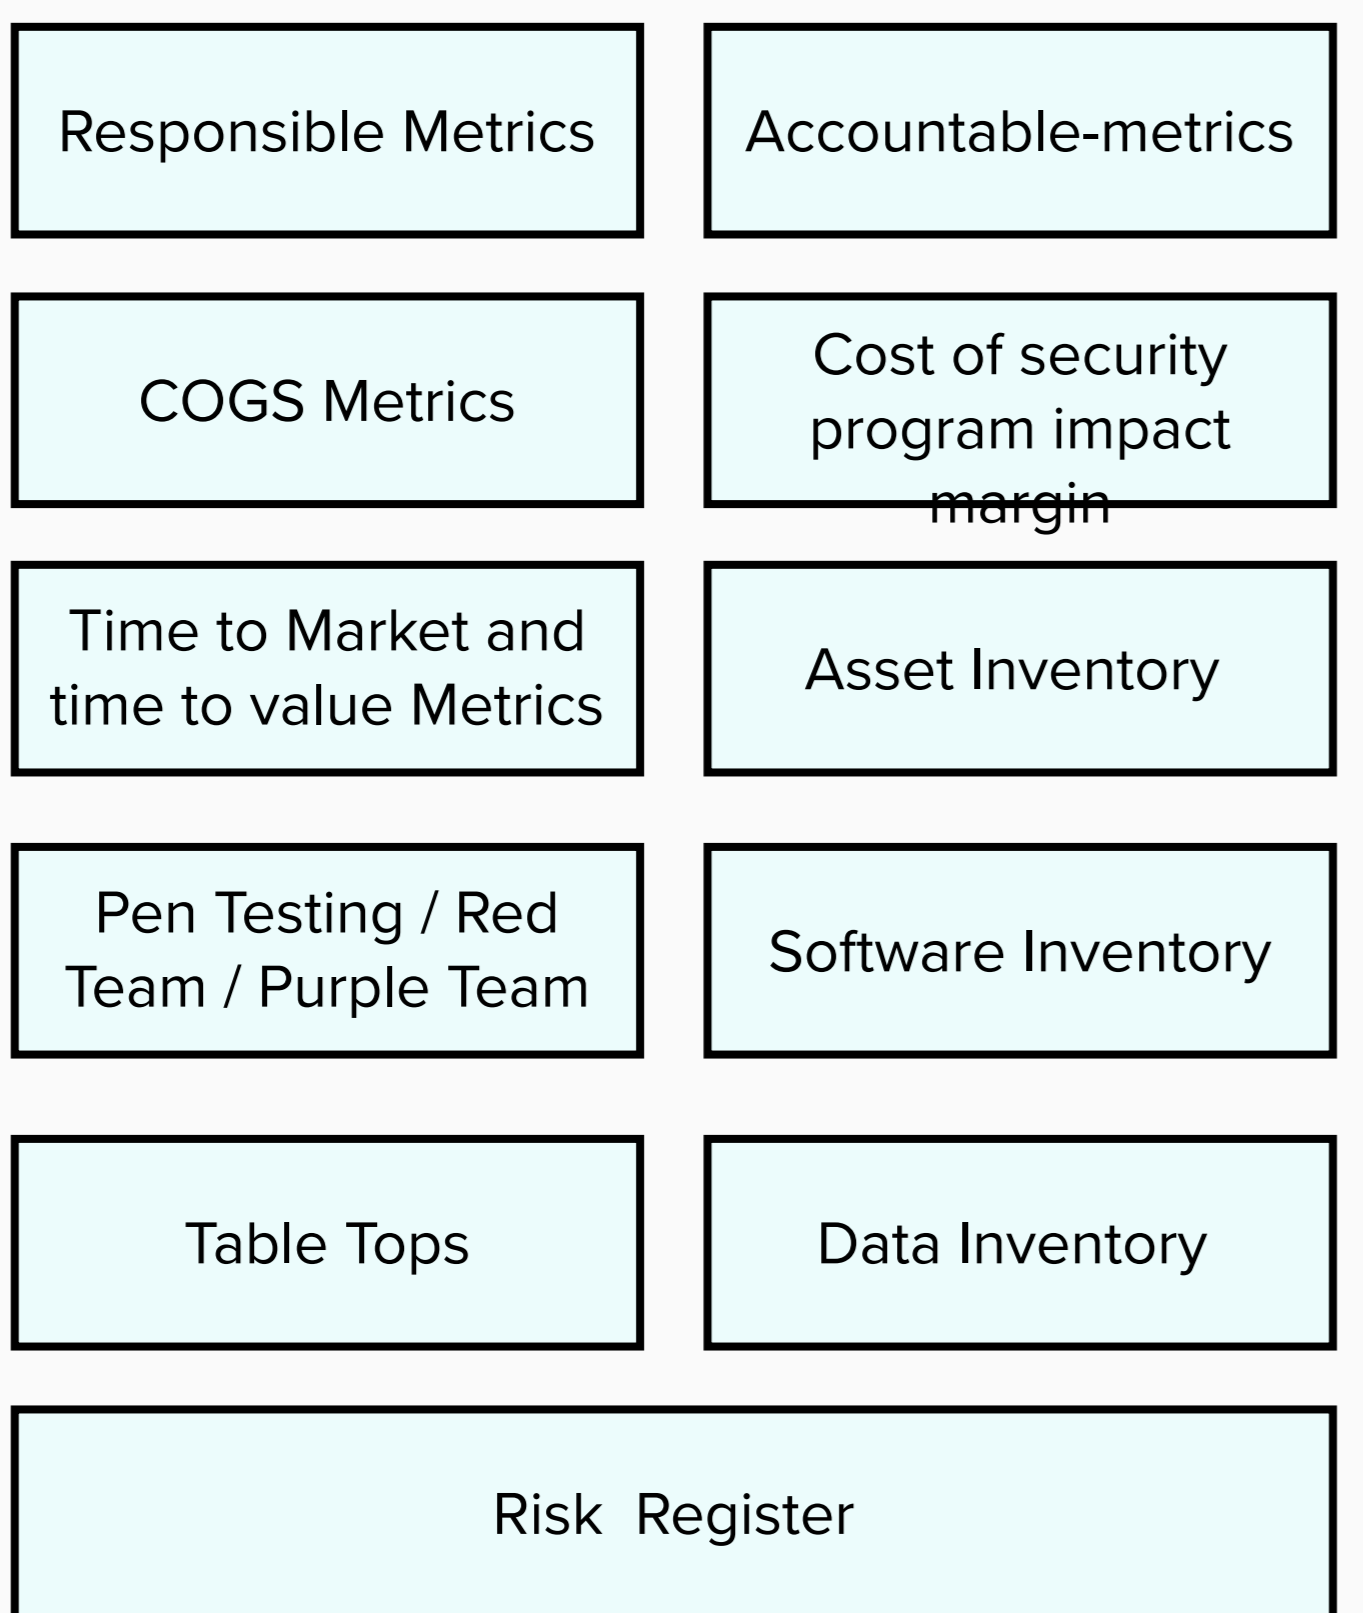

eGRC

Office of the CISO/CSO

Project and program support for BU tech use, and central IT